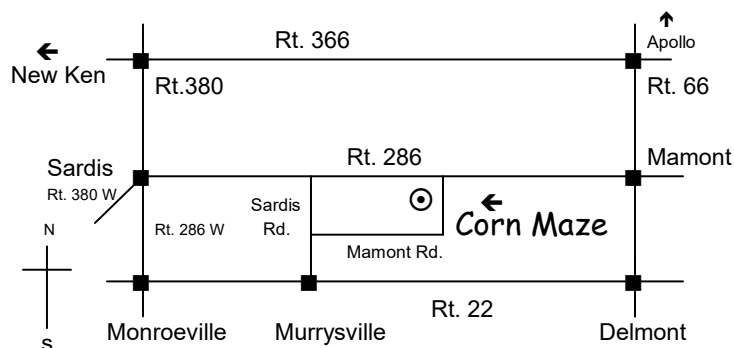

### Private Picnic Site

(Minimum of 20): \$13.00 per person

*Includes: Hayride, Picnic Site, Campfire, Corn Maze!*

Available by Appointment

Saturday & Sunday 9 AM, 12 PM, 3 PM, 6 PM

Monday - Friday 12 PM, 3 PM, 6 PM